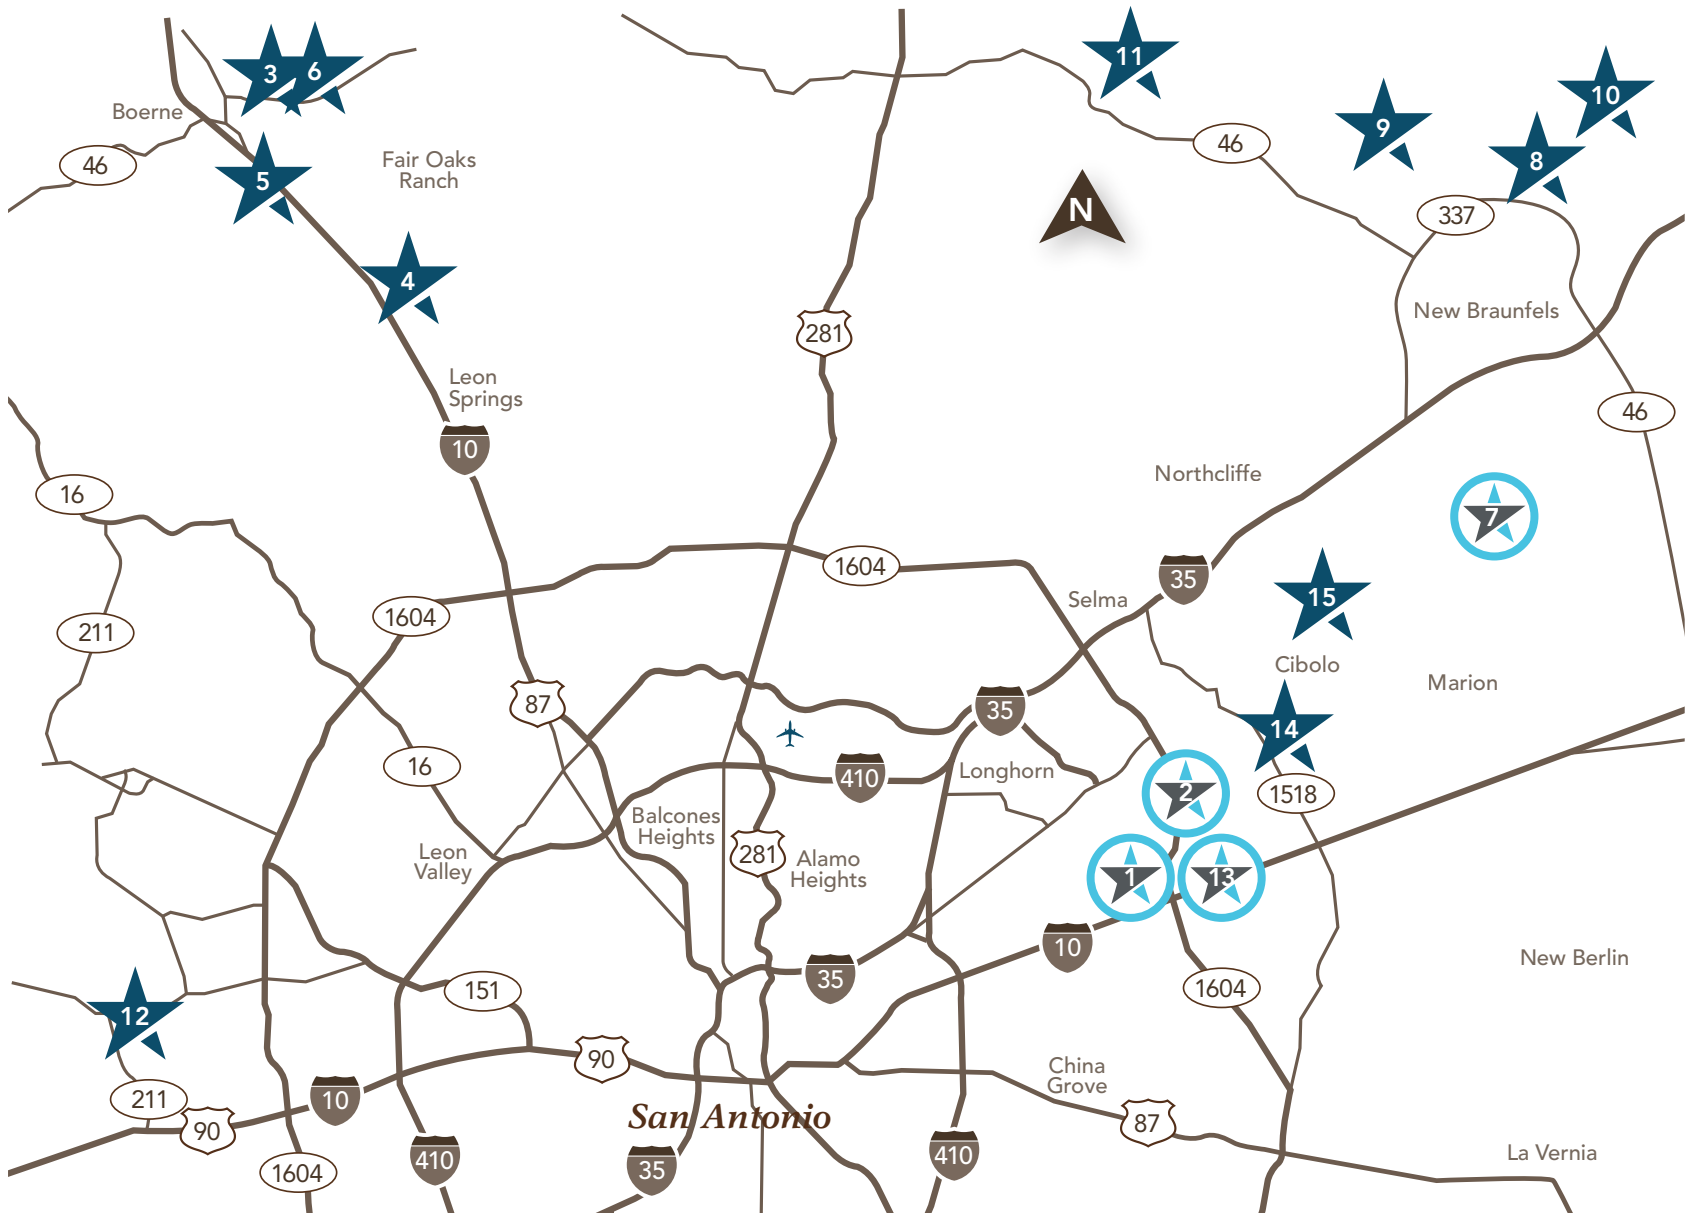

SCHEDULE AN APPOINTMENT! | Ted Higgs 210.347.9191 | thiggs@gehanhomes.com